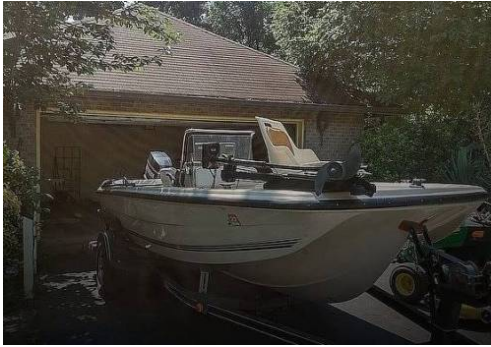

KEN-CRAFT 16' WITH CENTER CONSOLE! IT HAS A 60 HP EVINRUDE, 3 DEPTH FINDERS (2 ON CON

Satıcı Bilgisi

Ad: Pop Yachts
Company: POP YACHTS
Name:
First Name: Pop Yachts
About Us: POP YACHTS SALES
Experienced Sales + Customer Service
The key...great customer service. We love the marine industry and one of our core missions is to help raise the customer service bar in this industry.

Ülke: United States

Şehir: Nebo

Oluşturulmuş: 1992

Açıklama: Stock #247651 -

KEN-CRAFT 16' WITH CENTER CONSOLE! IT HAS A 60 HP EVINRUDE, 3 DEPTH FINDERS (2 ON CONSOLE AND 1 ON FRONT) and much more!

For pleasure or sport without breaking the bank at the fuel dock.

This 1992 Kencraft is made available as the current owner no longer uses it as much as it should be.

Everything you need for a day of fishing is right here. The trolling motor makes it easier to stay where you need to be.

If it's a day of pleasure on the water you're after this Kencraft is up to that task also. Top off the 12-gallon fuel tank and just sit back and enjoy the water.

This boat will not be on the market long so contact us about making an offer or setting up a viewing.