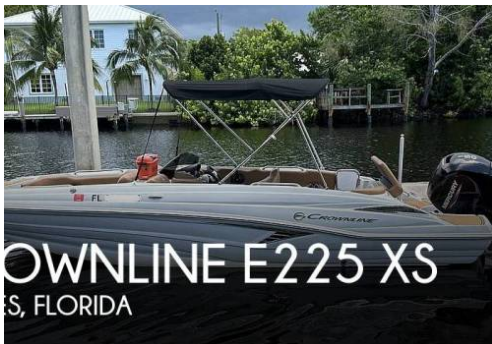

Versatile Boat - Great Handling & Performance - Mercury 150 XL 4-stroke outboard!

Info vendeur

Nom: Pop Yachts
Company: POP YACHTS
Name:
First Name: Pop Yachts
About Us: POP YACHTS SALES
Experienced Sales + Customer Service
The key...great customer service. We love the marine industry and one of our core missions is to help raise the customer service bar in this industry.

Téléphone: +1 (941) 538-7803
Website: www.popyachts.com
Pays: United States
City: Florida
Address: 5717 Bessie Drive Sarasota, FL 34233

Détails des annonces

Owner Stock No: 407423

Prix: \$ 59,000

Titre: Versatile Boat - Great
Handling & Performance
- Mercury 150 XL
4-stroke outboard!

Pays: United States

Ville: Naples

Construit: 2023

Description: [Stock #407423 -](#)

Versatile Boat - Great Handling & Performance -
Mercury 150 XL 4-stroke outboard!

This 2023 Crownline E225XS is ready for some fun in the Sun with family and friends! She is powered by a Mercury 150XL, 150 HP 4-stroke outboard with 926 hours.