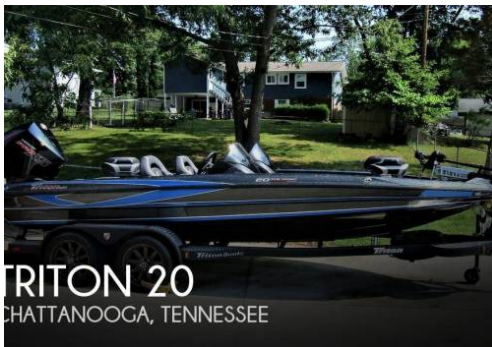

Low hours! Includes a stylish, top-of-the-line, matching trailer, Mercury four-stroke

Info vendeur

Nom: Pop Yachts
Company: POP YACHTS
Name:
First Name: Pop Yachts
About Us: POP YACHTS SALES

Experienced Sales + Customer Service

Téléphone: +1 (941) 538-7803
Website: www.popyachts.com
Pays: United States
City: Florida
Address: 5717 Bessie Drive Sarasota, FL 34233

Détails des annonces

Owner Stock No: 342502

Prix: \$ 69,900

Titre: Low hours! Includes a stylish, top-of-the-line, matching trailer, Mercury four-stroke

Pays: United States

Ville: Chattanooga

Construit: 2020

Description: [Stock #342502 -](#)

Low hours! Includes a stylish, top-of-the-line, matching trailer, Mercury four-stroke 250 HP engine, updated electronics, and more!

If you are looking for a beautiful tournament-ready Bass Boat. Here it is! This 2020 Triton TRX 20 Patriot delivers impressive performance and phenomenal fishability!

Just listening to the purr of this beast of an engine you know this Mercury 250 Pro XS four-stroke V8, machine will get you where you're going in no time!