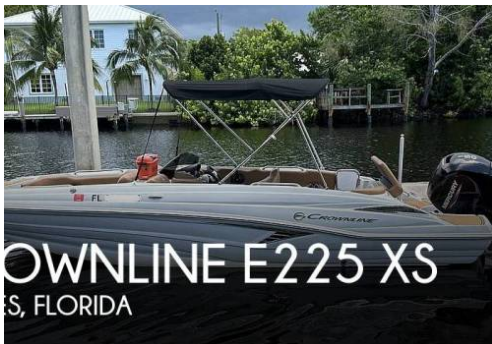

Versatile Boat - Great Handling & Performance - Mercury 150 XL 4-stroke outboard!

Verkäuferinformationen

Name: Pop Yachts
 Company: POP YACHTS
 Name:
 First Name: Pop Yachts
 About Us: POP YACHTS SALES
 Experienced Sales + Customer Service
 The key...great customer service. We love the marine industry and one of our core missions is to help raise the customer service bar in this industry.

Telefon: +1 (941) 538-7803
 Website: www.popyachts.com
 Land: Vereinigte Staaten
 City: Florida
 Address: 5717 Bessie Drive Sarasota, FL 34233

Anzeigendetails

Owner Stock No: 407423

Preis: \$ 59,000

Titel: Versatile Boat - Great
Handling & Performance
- Mercury 150 XL
4-stroke outboard!

Land: Vereinigte Staaten

Stadt: Naples

Baujahr: 2023

Beschreibung: [Stock #407423 -](#)

Versatile Boat - Great Handling & Performance -
Mercury 150 XL 4-stroke outboard!

This 2023 Crownline E225XS is ready for some fun in the Sun with family and friends! She is powered by a Mercury 150XL, 150 HP 4-stroke outboard with 926 hours.